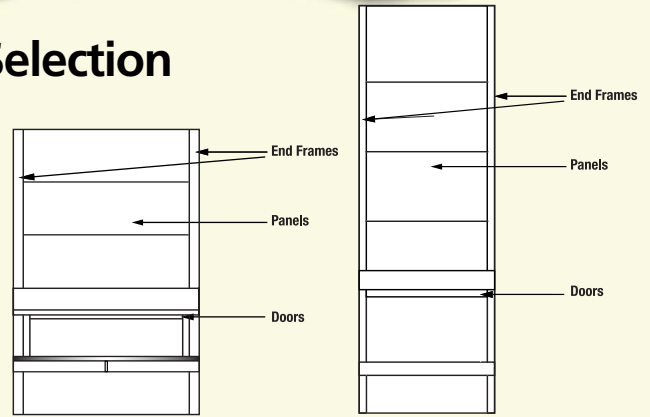

Note:

Tables are available in stainless steel. Tray, interior fittings for trays and rails are available in sheet zinc.

Optional colors are available. Please ask your dealer about RAL Colors and special colors we can supply.

An additional special color charge is applied per unit for colors other than those listed.

Colors are representative ONLY. Actual machine colors will be different.