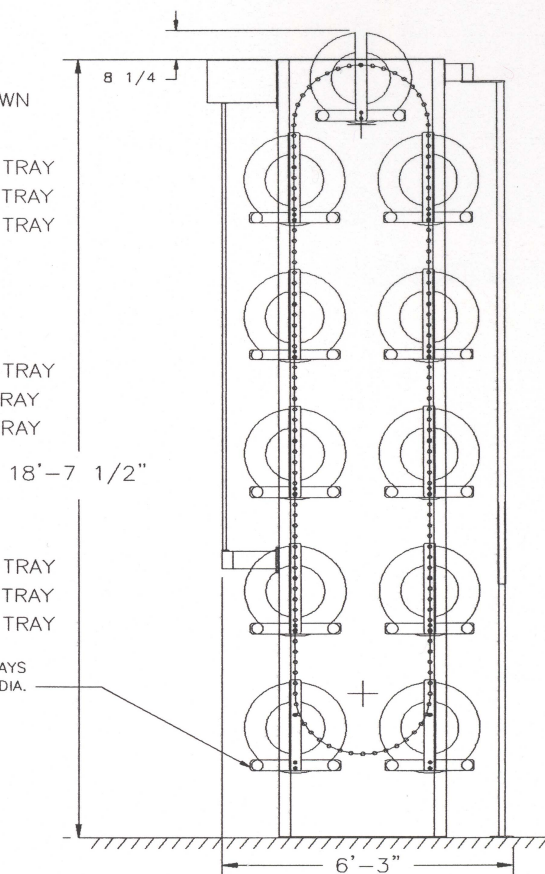

GO  
V  
E  
R  
T  
I  
C  
A  
L

The TireMaster VC is available in three standard widths: 8 feet, 14 feet, and 17.5 feet and ranges in height from 10 feet to 25 feet. Tire diameters up to 33" with a standard TireMaster VC. Custom sizes are also available.

(P185/70R13) 7"WIDE= 20 PER TRAY  
(P205/70R15) 8"WIDE= 18 PER TRAY  
(P225/75R15) 9"WIDE= 16 PER TRAY

ON A 6FT. WIDE MACHINE

(P185/70R13) 7"WIDE= 10 PER TRAY  
(P205/70R15) 8"WIDE= 9 PER TRAY  
(P225/75R15) 9"WIDE= 8 PER TRAY

ON A 15FT. WIDE MACHINE

(P185/70R13) 7"WIDE= 26 PER TRAY  
(P205/70R15) 8"WIDE= 23 PER TRAY  
(P225/75R15) 9"WIDE= 20 PER TRAY

(11) TRAYS  
26" DIA.

800-444-4532

fax 717-930-0648

jdstorage@ufixtures.com

**J & D Associates**  
600 Hunter Lane  
Middletown PA 17057  
www.jdstorage.com

<b>Approx. TireMaster VC Capacities</b>				
			12 ft Wide Gondola	15 ft Wide Gondola
TireMaster Height	Tire Diameter	# of Gondolas	Total Tires @ 18/gondola	Total Tires @ 23/gondola
10'7"	26"	6	108	138
	30"	5	90	115
	33"	4	72	92
12'7"	26"	7	126	161
	30"	6	108	138
	33"	5	90	115
13'10"	26"	8	144	184
	30"	7	126	161
	33"	6	108	138
15'7"	26"	9	162	207
	30"	8	144	184
	33"	7	126	161